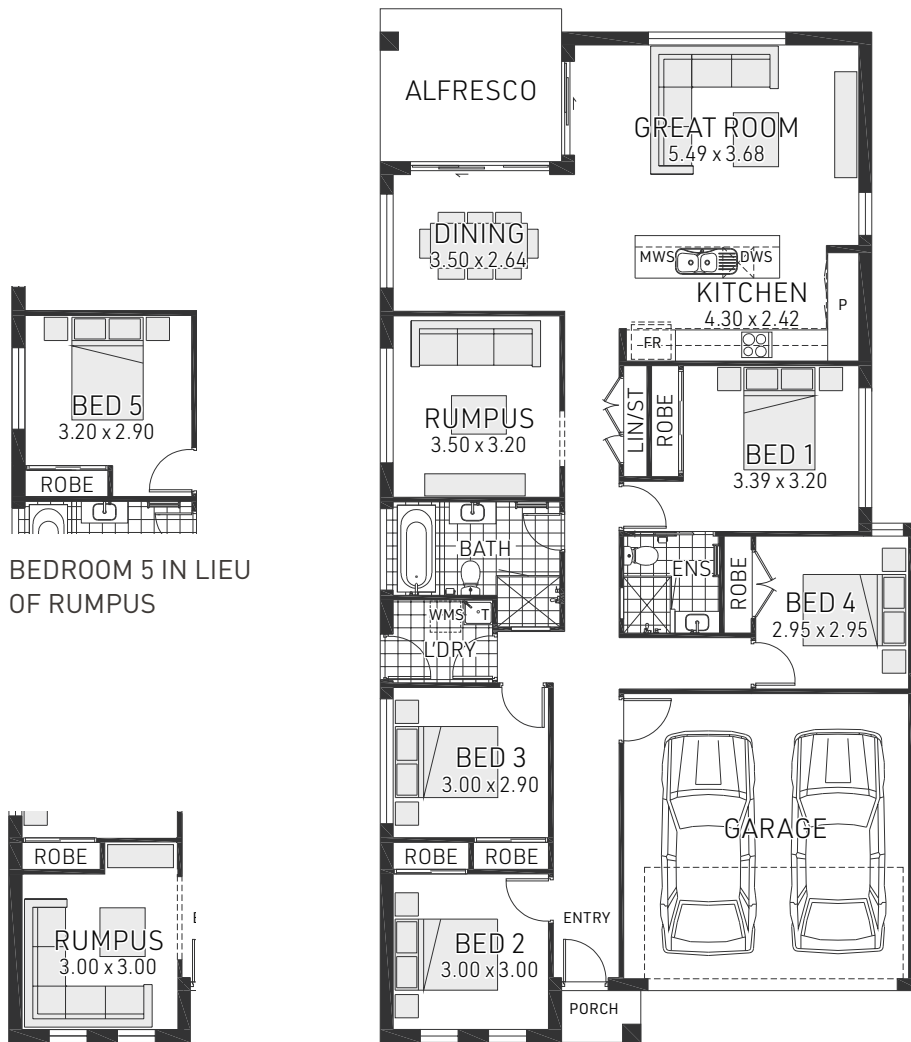

Ellwood 18

 3-4 bedrooms

 2 bathrooms

 1 car spaces

 18.2 sq

Single and Double garage fits: **10.00M** wide zero lot.
10.00M wide standard lot.

Ground Floor Living	137.65m ²	Overall Width	8.100m
Garage	19.42m ²	Overall Length	21.300m
Porch	1.32m ²		
Alfresco	10.98m ²		
Total	169.37m ²		

BEDROOM 5 IN LIEU OF RUMPUS

ALTERNATE RUMPUS IN LIEU OF BEDROOM 2

Ellwood 20

 4-5 bedrooms

 2 bathrooms

 2 car spaces

 20.5 sq

Double garage fits: **12.00M** wide zero lot.
12.35M wide standard lot.

Ground Floor Living	146.03m ²	Overall Width	10.450m
Garage	32.95m ²	Overall Length	19.500m
Porch	1.53m ²		
Alfresco	10.33m ²		
Total	190.84m ²		

Ellwood 23

4-5 bedrooms

2 bathrooms

2 car spaces

23.0 sq

Double garage fits: **12.50M** wide standard lot.

Ellwood 24

-  4-5 bedrooms
-  2 bathrooms
-  2 car spaces
-  24.0 sq

Double garage fits: **12.50M** wide standard lot.

Ground Floor Living	174.97m ²	Overall Width	10.600m
Garage	33.35m ²	Overall Length	21.500m
Porch	1.58m ²		
Alfresco	12.58m ²		
Total	222.48m ²		