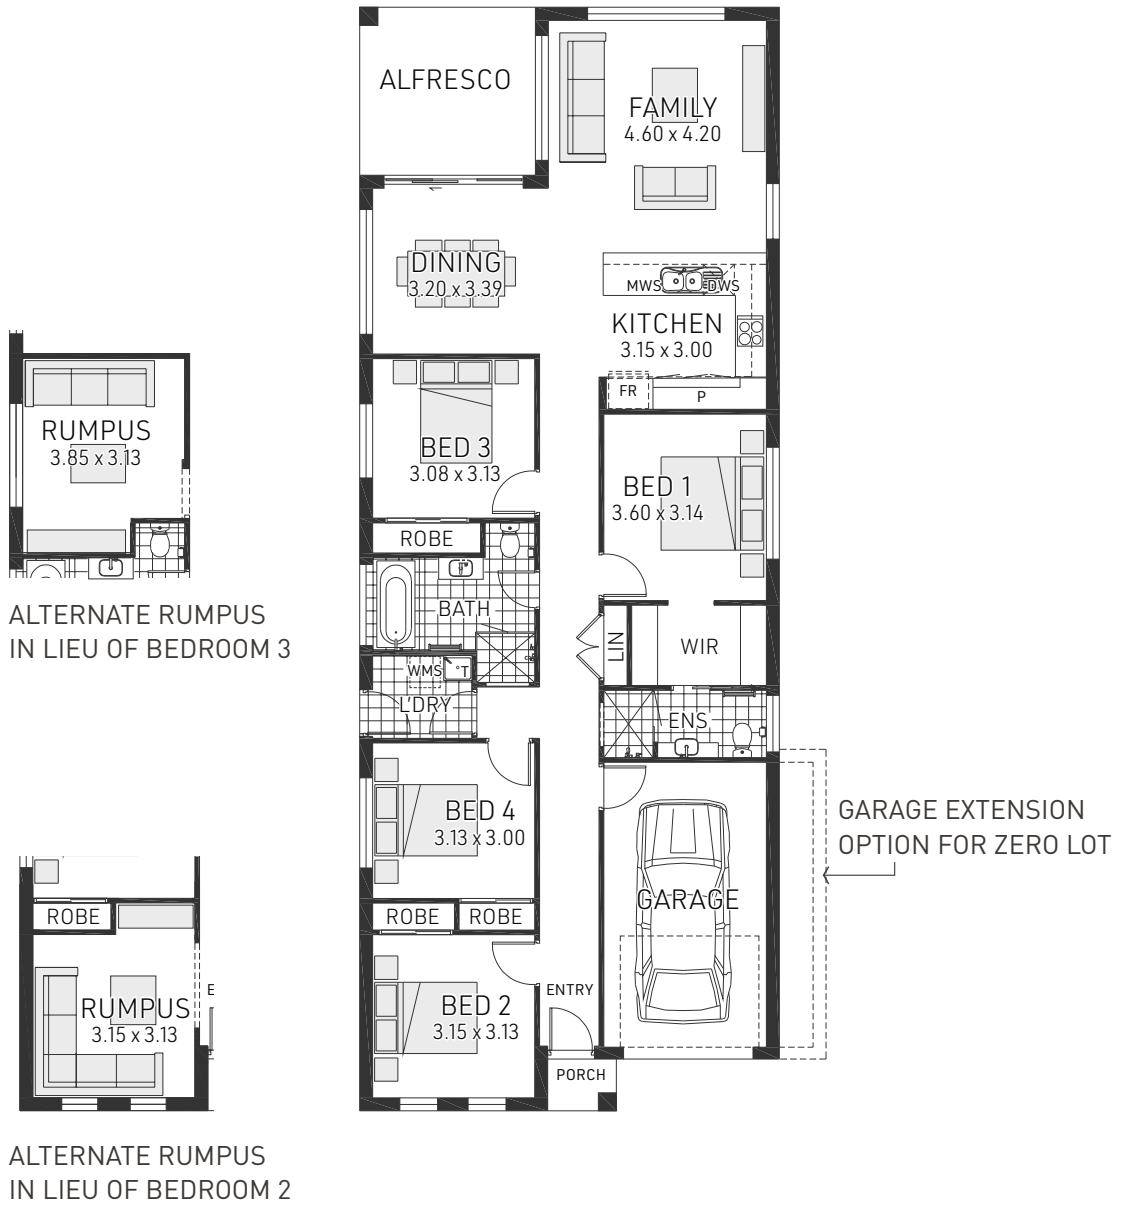

- ✔ Spectacular great room overlooking alfresco area brings the family together
- ✔ Find your me-time in your spacious master bedroom with his and hers ensuite
- ✔ Beautifully appointed family bathroom placed centrally within the home.

Suitable for

- ▶ Knockdown rebuild
- ▶ Narrow lot

On Display

Ellwood 24 Moda facade on display at Box Hill

Moda

Classic

Heritage

Vogue

Ellwood 18

 3-4 bedrooms

 2 bathrooms

 1 car spaces

 18.2 sq

Single and Double garage fits: **10.00M** wide zero lot.
10.00M wide standard lot.

Ground Floor Living	137.65m ²	Overall Width	8.100m
Garage	19.42m ²	Overall Length	21.300m
Porch	1.32m ²		
Alfresco	10.98m ²		
Total	169.37m ²		

BEDROOM 5 IN LIEU OF RUMPUS

ALTERNATE RUMPUS IN LIEU OF BEDROOM 2

Ellwood 20

 4-5 bedrooms

 2 bathrooms

 2 car spaces

 20.5 sq

Double garage fits: **12.00M** wide zero lot.
12.35M wide standard lot.