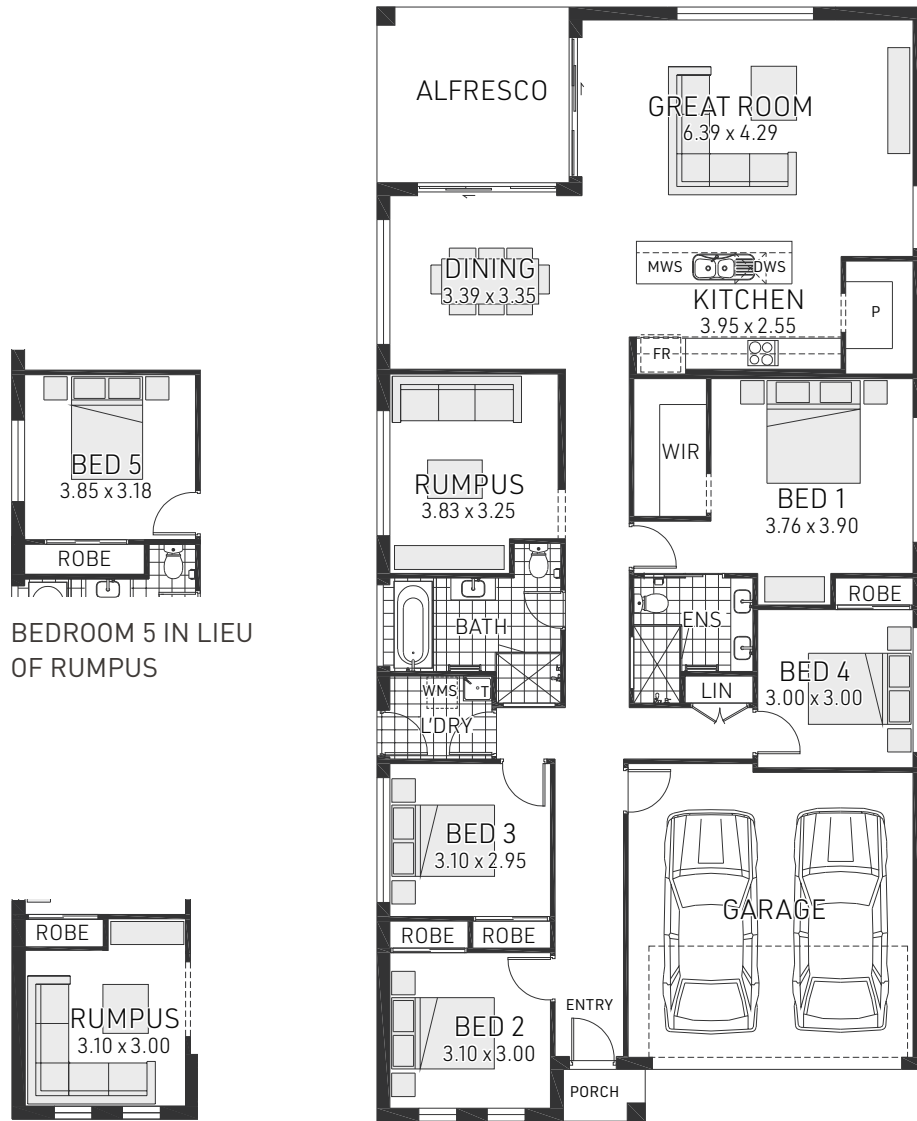

- ✔ Spectacular great room overlooking alfresco area brings the family together
- ✔ Find your me-time in your spacious master bedroom with his and hers ensuite
- ✔ Beautifully appointed family bathroom placed centrally within the home.

BEDROOM 5 IN LIEU OF RUMPUS

ALTERNATE RUMPUS IN LIEU OF BEDROOM 2

Ellwood 20

 4-5 bedrooms

 2 bathrooms

 2 car spaces

 20.5 sq

Double garage fits: **12.00M** wide zero lot.
12.35M wide standard lot.

Ground Floor Living	146.03m ²	Overall Width	10.450m
Garage	32.95m ²	Overall Length	19.500m
Porch	1.53m ²		
Alfresco	10.33m ²		
Total	190.84m ²		

Ellwood 23

4-5 bedrooms

2 bathrooms

2 car spaces

23.0 sq

Double garage fits: **12.50M** wide standard lot.

Ground Floor Living	167.84m ²	Overall Width	10.600m
Garage	33.35m ²	Overall Length	21.500m
Porch	1.58m ²		
Alfresco	11.49m ²		
Total	214.26m ²		

BEDROOM 5 IN LIEU OF RUMPUS

ALTERNATE RUMPUS IN LIEU OF BEDROOM 2