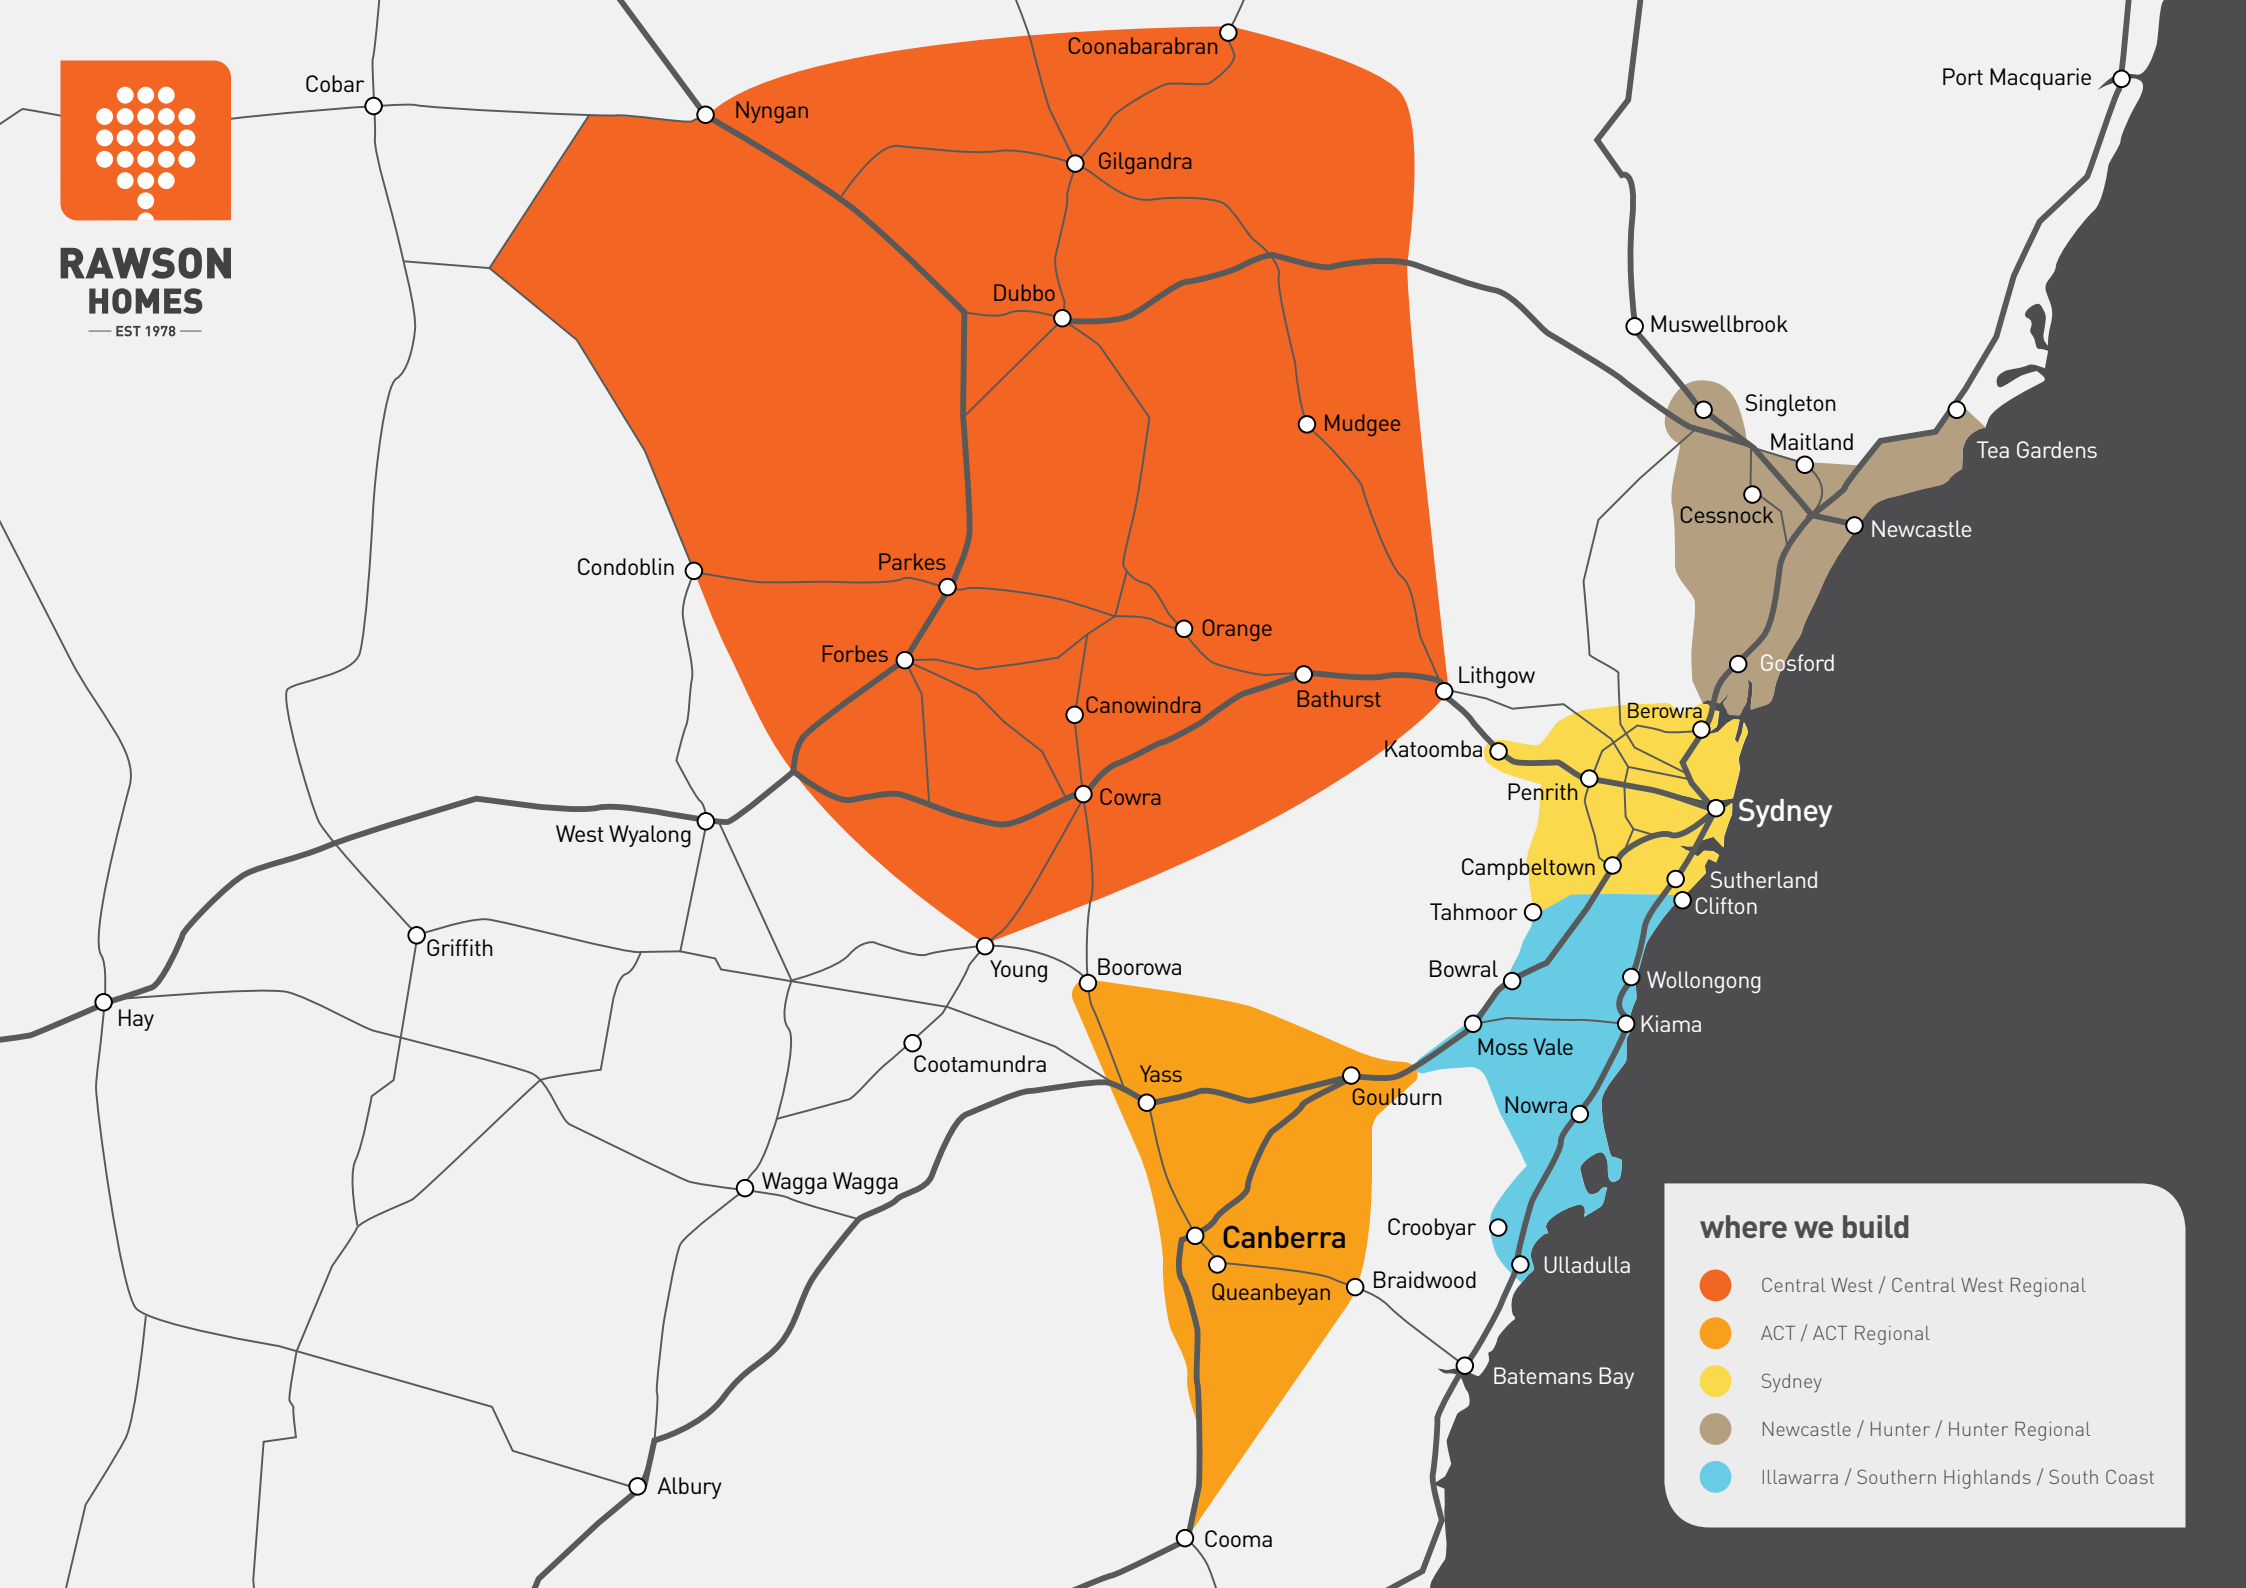

**RAWSON
HOMES**
— EST 1978 —

where we build

- Central West / Central West Regional
- ACT / ACT Regional
- Sydney
- Newcastle / Hunter / Hunter Regional
- Illawarra / Southern Highlands / South Coast