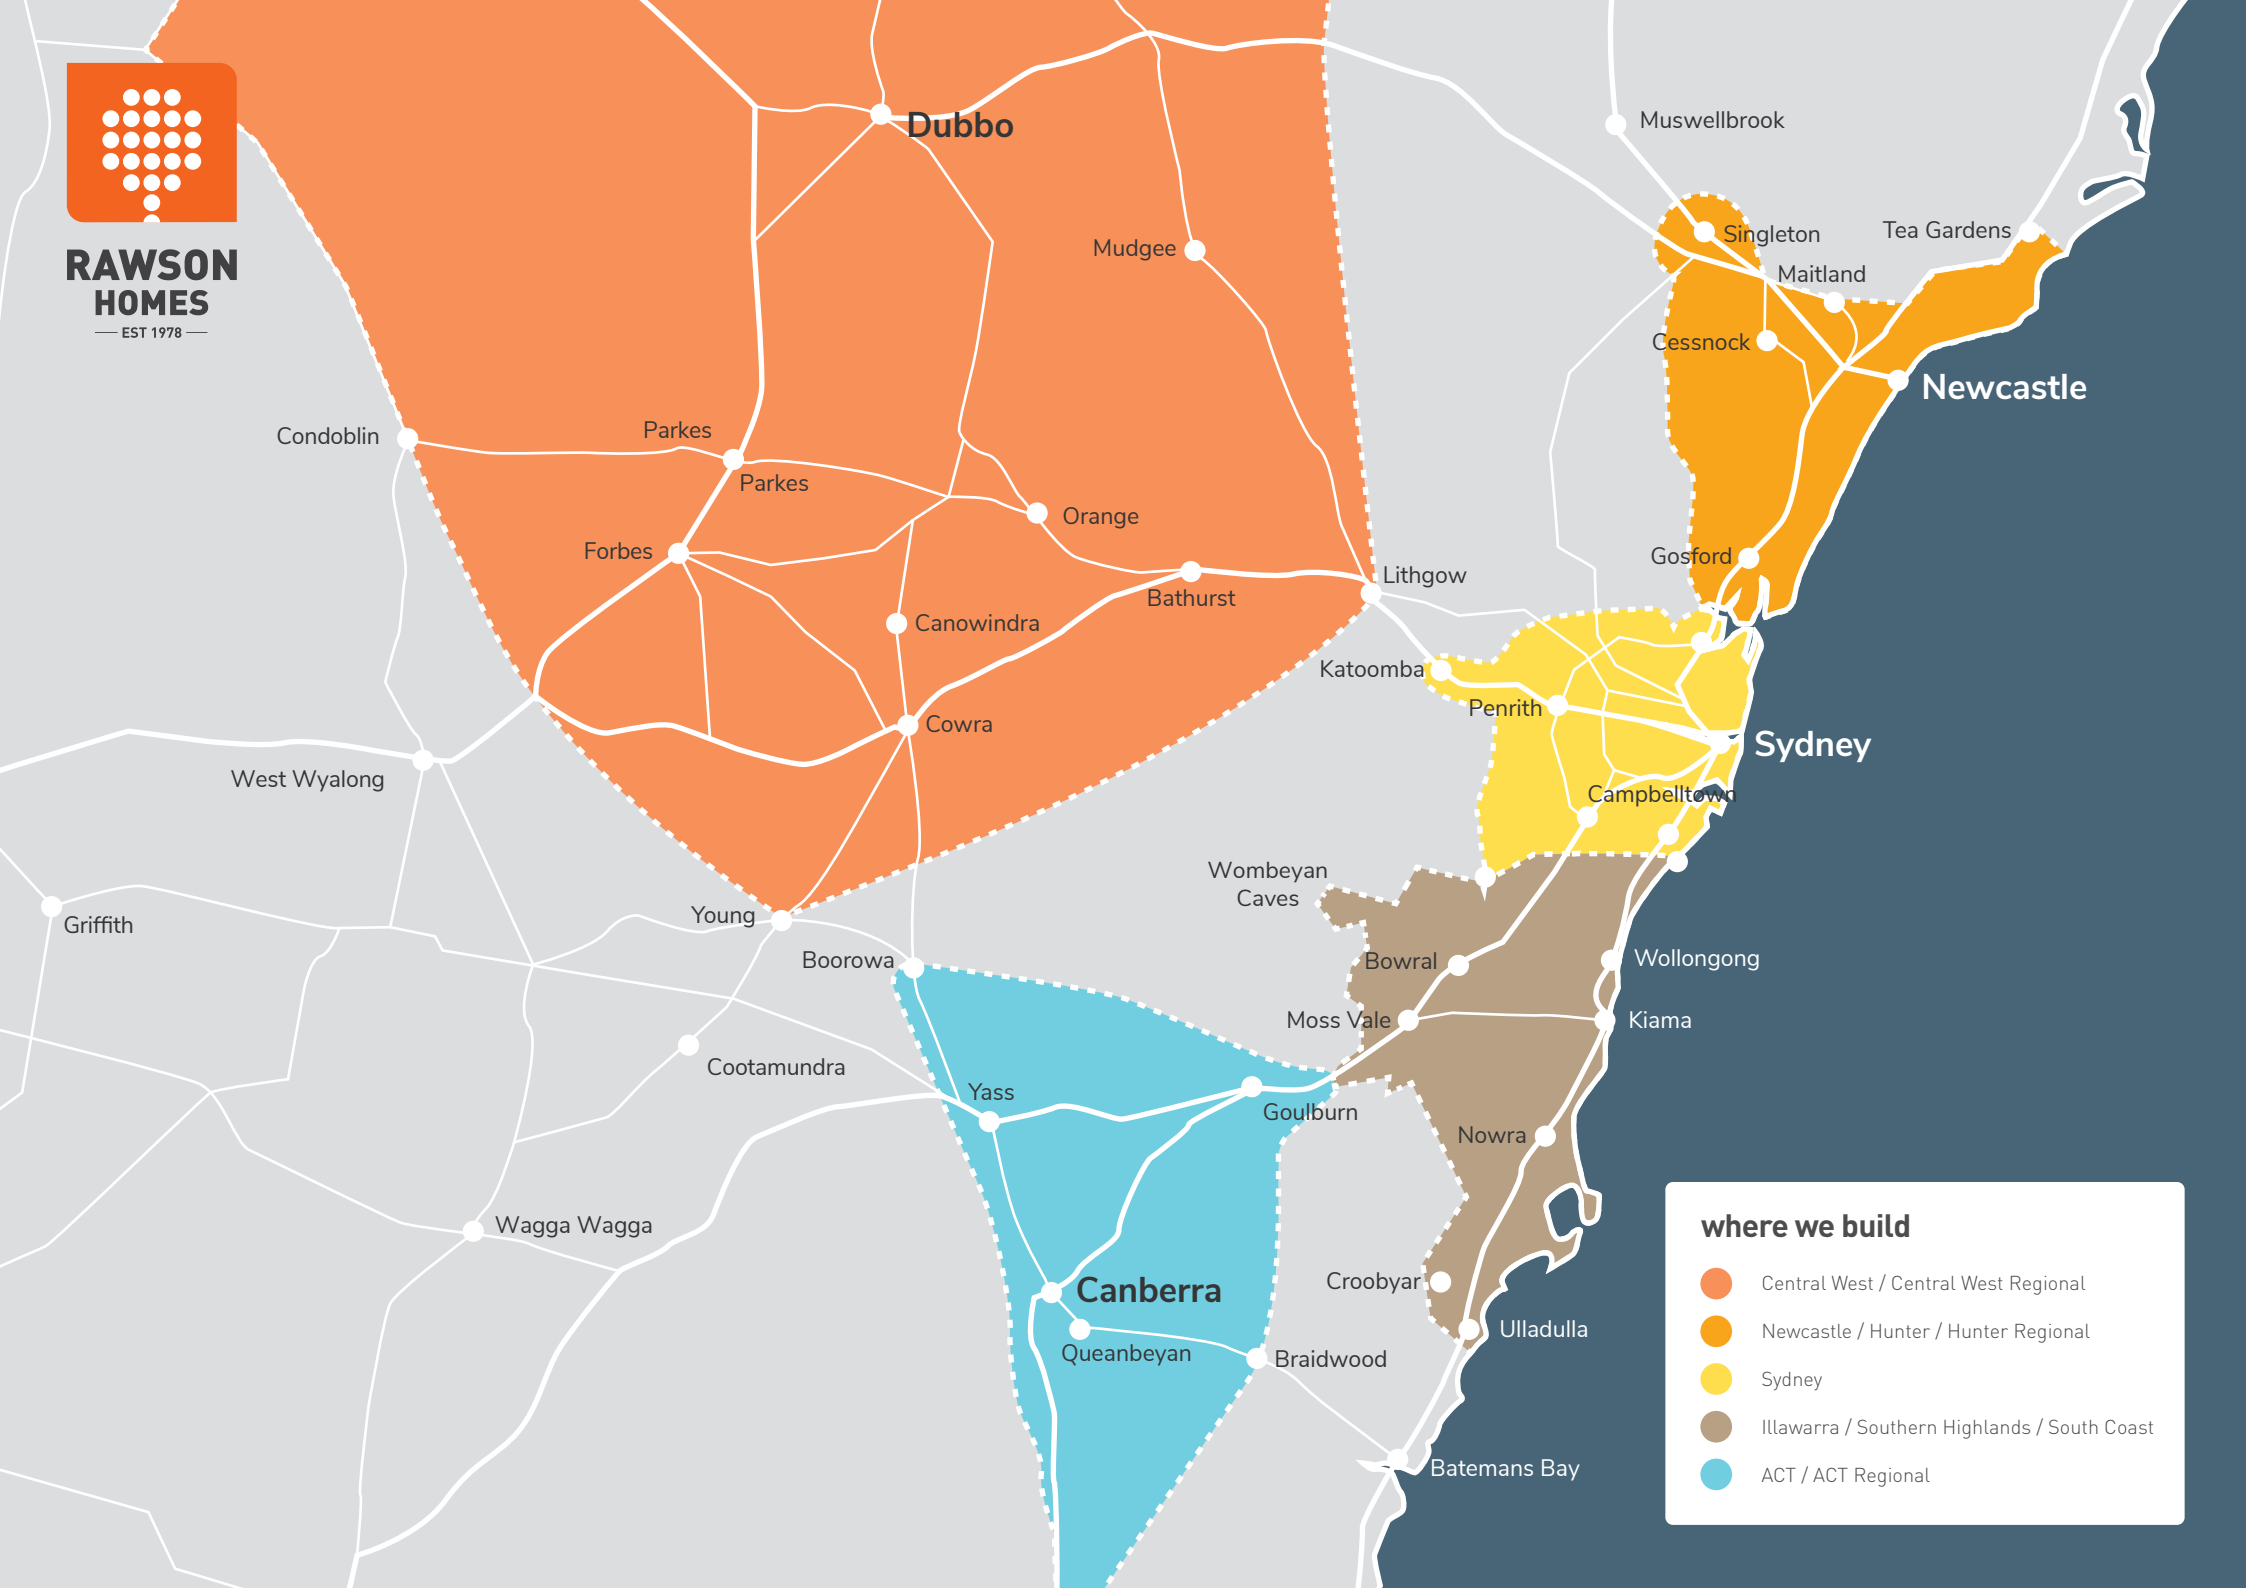

**RAWSON  
HOMES**  
— EST 1978 —

**where we build**

- Central West / Central West Regional
- Newcastle / Hunter / Hunter Regional
- Sydney
- Illawarra / Southern Highlands / South Coast
- ACT / ACT Regional